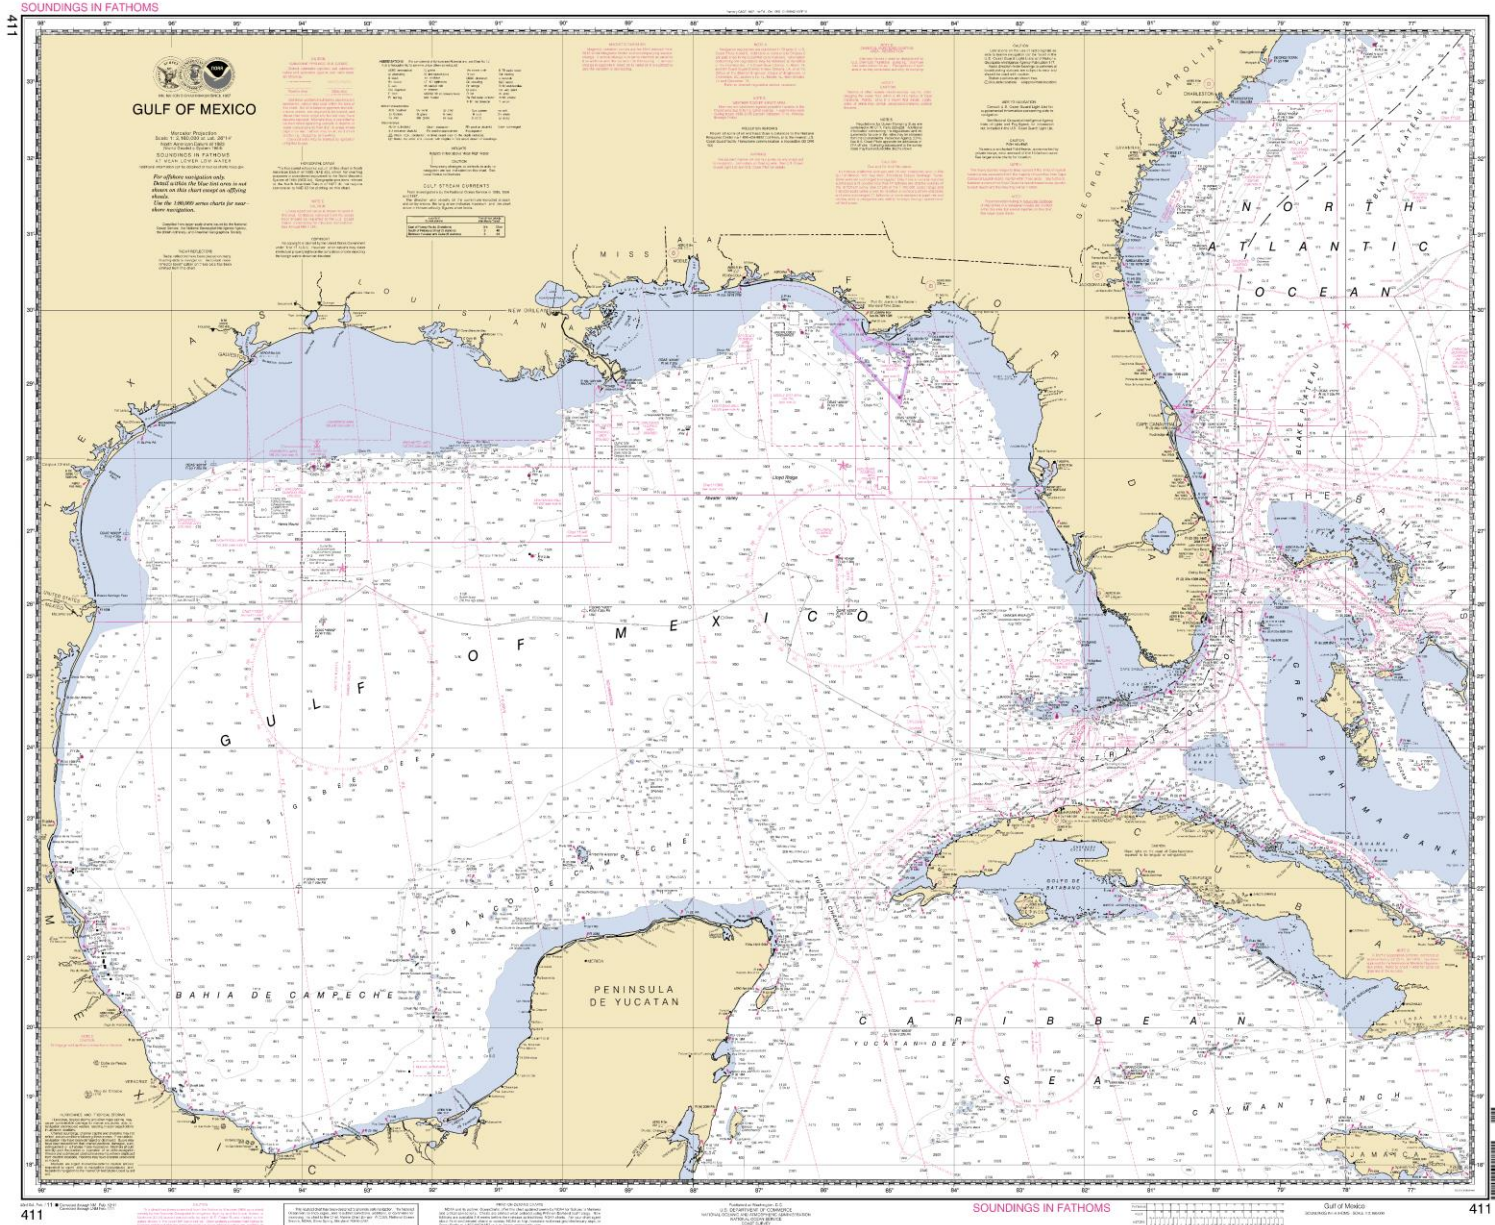

Shipwreck of Our Faith

Distancing Ourselves from God

Leaving the Safe Harbor

Using the Wrong Charts

Anchor Problems

Folding Grapnel

Mushroom

Danforth

Navy

CQR